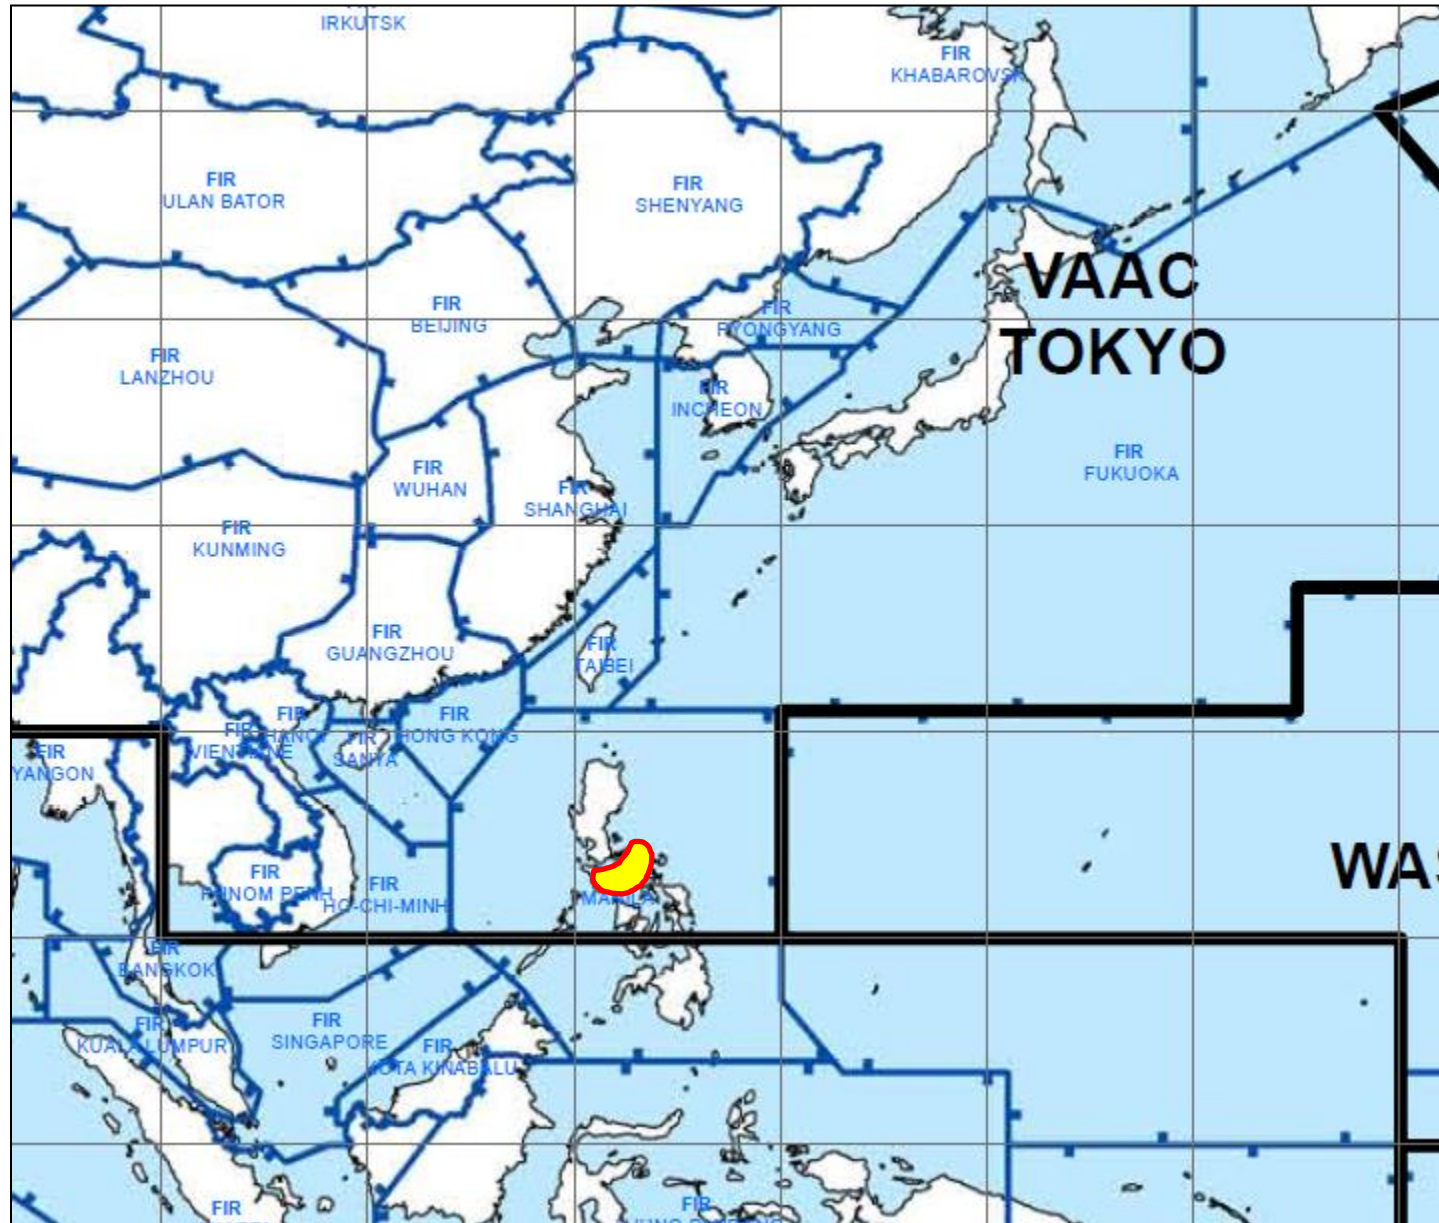

Volcanic ash migrates into Manila, Hong Kong and Fukuoka FIRs