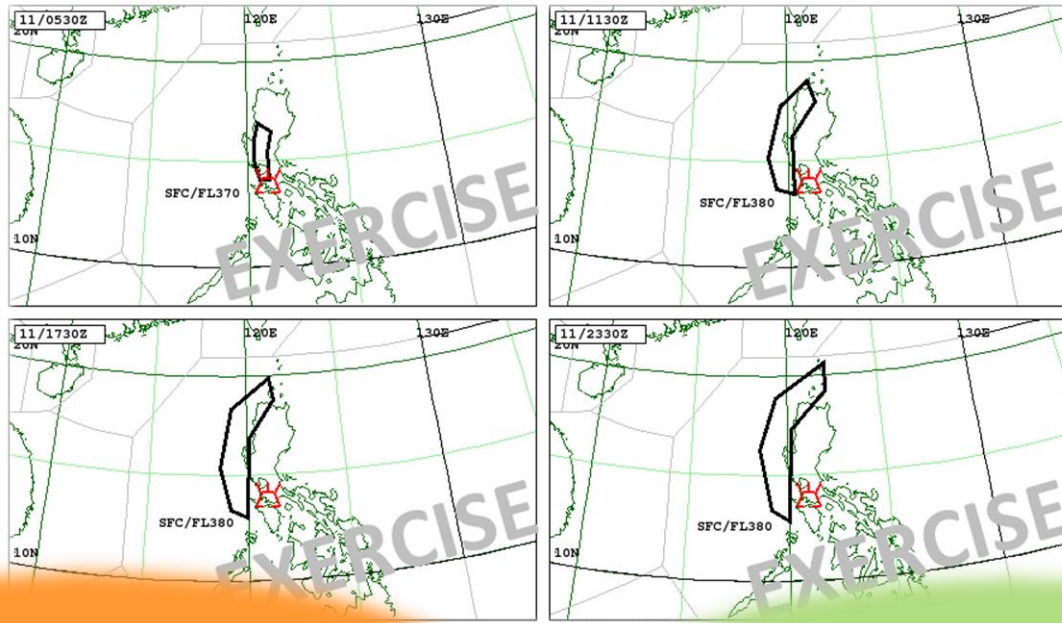

Scenario for the next exercise

14-16 Sep. 2015

Volcanic Ash Advisory Centre Tokyo
Japan Meteorological Agency

Japan Civil Aviation Bureau

Objectives

For more countries and agencies to participate:

- volcanic ash cloud migrates into other FIRs such as Manila, Hong Kong and Fukuoka
- each country conducts coordination both internally and internationally for CDM meeting, air traffic management and other necessary items