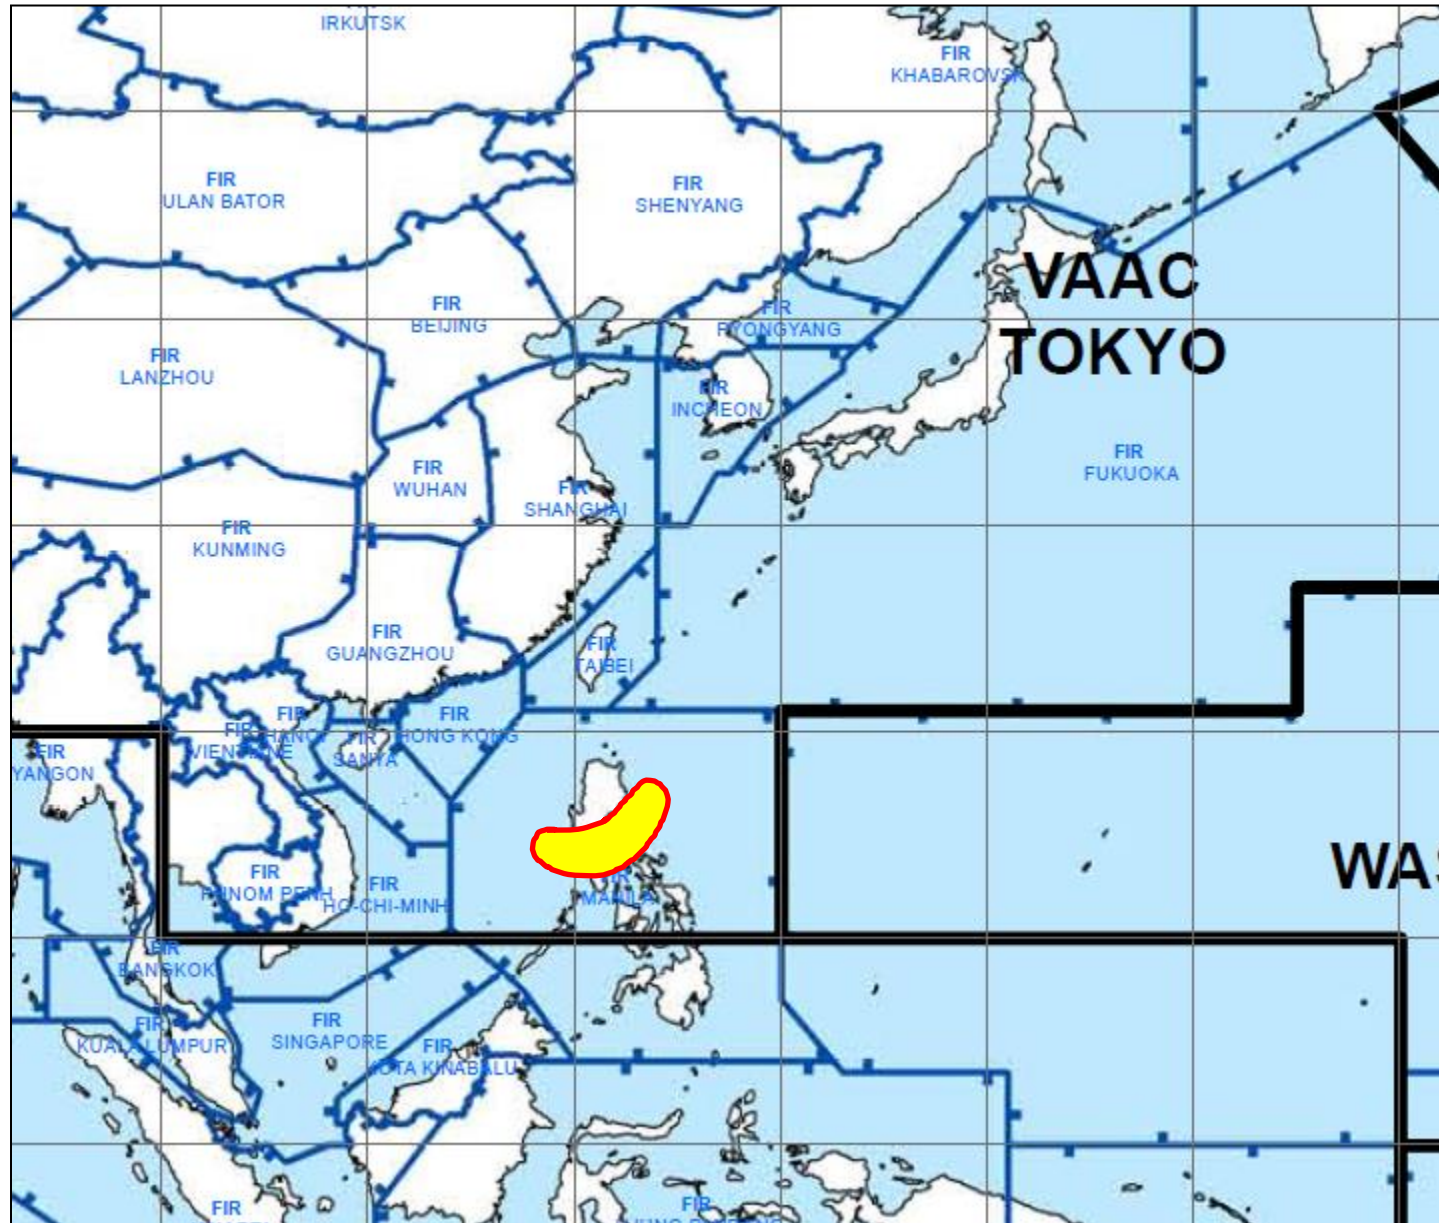

Volcanic ash migrates into Manila, Hong Kong and Fukuoka FIRs